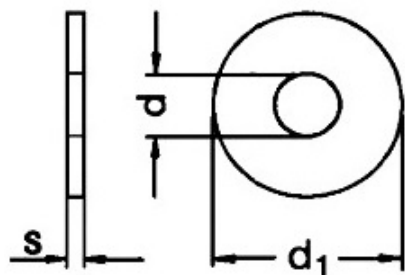

# PRODUCT SHEET

**Description:**

Washer, DIN 9021, Stainless Steel, 1,6mm, ID 6,4mm, OD 18mm

**Item number:**

12.13.305-1

| Units | Box | Carton | HS Code    | Barcode  |
|-------|-----|--------|------------|--|
| Pcs.  | 1   | 1000   | 7318220091 |  |
|       |     |        |            | 5704866453363  |